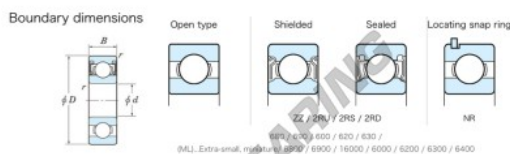

Deep groove ball bearing single row W688-2RS-JTEKT - W688-2RS-JTEKT

<https://www.123bearing.ie/bearing-housing/deep-groove-bearing/single-row/w688-2rs-jtekt>

Extra-small standard contact sealed 2RS

Bearing No.	Boundary dimensions(mm)			Basic load ratings(kN)			Fatigue load limit(kN)	factor	Limiting speeds(min-1)
	d	D	B	r (min)	Cr	C0r			
W688 2RS	8	16	5	0.2	1.55	0.59	0.02	14	Grease lub. 28000

PRODUCT FEATURES

Brand	JTEKT
N° Ean13	4549250221989
Inside diameter	8 mm
Sealing	Seal on both sides
Outside diameter	16 mm
Thickness	5 mm
Limiting speed	28000 rpm
Dynamic load	1.55 kN
Static load	0.59 kN
Packaging	1