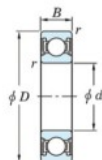

Deep groove ball bearing single row 6916-2RD-JTEKT - 6916-2RD-JTEKT

<https://www.123bearing.ie/bearing-housing/deep-groove-bearing/single-row/6916-2rd-jtekt>

Boundary dimensions