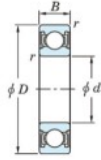

Deep groove ball bearing single row 6211-2RD-JTEKT - 6211-2RD-JTEKT

<https://www.123bearing.ie/bearing-housing/deep-groove-bearing/single-row/6211-2rd-jtekt>

Boundary dimensions