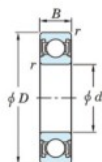

Deep groove ball bearing single row 6207-2RD-JTEKT - 6207-2RD-JTEKT

<https://www.123bearing.ie/bearing-housing/deep-groove-bearing/single-row/6207-2rd-jtekt>

Boundary dimensions