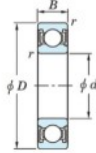

Deep groove ball bearing single row 6907-2RD-JTEKT - 6907-2RD-JTEKT

<https://www.123bearing.ie/bearing-housing/deep-groove-bearing/single-row/6907-2rd-jtekt>

Boundary dimensions