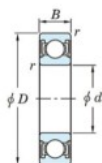

Deep groove ball bearing single row 6906-2RD-JTEKT - 6906-2RD-JTEKT

<https://www.123bearing.ie/bearing-housing/deep-groove-bearing/single-row/6906-2rd-jtekt>

Boundary dimensions