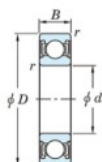

Deep groove ball bearing single row 6801-2RD-JTEKT - 6801-2RD-JTEKT

<https://www.123bearing.ie/bearing-housing/deep-groove-bearing/single-row/6801-2rd-jtekt>

Boundary dimensions