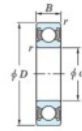

Deep groove ball bearing single row 6026-2RU-JTEKT - 6026-2RU-JTEKT

<https://www.123bearing.ie/bearing-housing/deep-groove-bearing/single-row/6026-2ru-jtekt>

Boundary dimensions

Sealed

Not contact sealed

Bearing No.	Boundary dimensions(mm)				Basic load ratings(kN)		Fatigue load factor	
	d	D	B	r (mm)	C _r	C _{0r}	C ₁₀	f ₀
6026 2RU	130	200	33	2	133	101	4.45	15.8