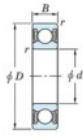

Deep groove ball bearing single row 6024-2RU-JTEKT - 6024-2RU-JTEKT

<https://www.123bearing.ie/bearing-housing/deep-groove-bearing/single-row/6024-2ru-jtekt>

Boundary dimensions

Sealed

Non contact sealed

Bearing No.	Boundary dimensions(mm)				Basic load ratings(kN)		Fatigue load factor	
	d	D	B	r(mm)	C _r	C _{0r}	f ₀	f ₁
6024 2RU	120	180	28	2	106	79.3	3.6	15.9

PRODUCT FEATURES

Brand	JTEKT
N° Ean13	3616060621092
Inside diameter	120 mm
Outside diameter	180 mm
Thickness	28 mm
Dynamic load	106 kN
Static load	79.3 kN
Packaging	1

contact@123bearing.ie

+33 359 36 04 90