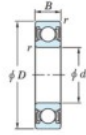

Deep groove ball bearing single row 6912-2RU-JTEKT - 6912-2RU-JTEKT

<https://www.123bearing.ie/bearing-housing/deep-groove-bearing/single-row/6912-2ru-jtekt>

Boundary dimensions

Sealed

Non contact sealed

Bearing No.	Boundary dimensions(mm)				Basic load ratings(kN)		Fatigue load factor	
	d	b	B	r(mm)	C _r	C _{0r}	lim _{Cu} (kN)	f ₀
6912 2RU	60	85	13	1	25.2	17.3	0.94	16.2

PRODUCT FEATURES

Brand	JTEKT
N° Ean13	4549250183904
Inside diameter	60 mm
Outside diameter	85 mm
Thickness	13 mm
Dynamic load	25.2 kN
Static load	17.3 kN
Packaging	1

contact@123bearing.ie

+33 359 36 04 90