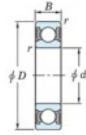

Deep groove ball bearing single row 6808-2RU-JTEKT - 6808-2RU-JTEKT

<https://www.123bearing.ie/bearing-housing/deep-groove-bearing/single-row/6808-2ru-jtekt>

Boundary dimensions

Sealed

Non contact sealed

Bearing No.	Boundary dimensions(mm)				Basic load ratings(kN)		Fatigue load factor	
	d	D	B	r (mm)	C ₂	C ₀₂	limit(kN)	f ₀
6808 2RU	40	52	7	0.3	6.15	4.2	0.18	16.3

PRODUCT FEATURES

Brand	JTEKT
N° Ean13	4549250179266
Inside diameter	40 mm
Outside diameter	52 mm
Thickness	7 mm
Dynamic load	6.15 kN
Static load	4.2 kN
Packaging	1

contact@123bearing.ie

+33 359 36 04 90

CRT4 de Lesquin 60 Rue Du Haut De Sainghin 59273 Fretin FRANCE