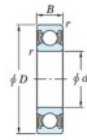

Deep groove ball bearing single row 6206-2RU-JTEKT - 6206-2RU-JTEKT

<https://www.123bearing.ie/bearing-housing/deep-groove-bearing/single-row/6206-2ru-jtekt>

Boundary dimensions

Sealed

with contact sealed

Bearing No.	Boundary dimensions(mm)					Basic load ratings(kN)		Fatigue load factor	
	d	D	B	r1(min)	r	Cr	C0r	limj(kN)	f0
6206 2RU	30	62	16	1		24.3	11.3	0.8	13.9

PRODUCT FEATURES

Brand	JTEKT
N° Ean13	4549250156533
Inside diameter	30 mm
Outside diameter	62 mm
Thickness	16 mm
Dynamic load	24.3 kN
Static load	11.3 kN
Packaging	1