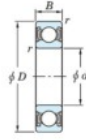

Deep groove ball bearing single row 6205-2RU-JTEKT - 6205-2RU-JTEKT

<https://www.123bearing.ie/bearing-housing/deep-groove-bearing/single-row/6205-2ru-jtekt>

Boundary dimensions

Sealed

Non-contact sealed

Bearing No.	Boundary dimensions(mm)				Basic load ratings(kN)			Fatigue load factor	
	d	D	B	r(mm)	C _r	C _{0r}	lim ₁ (kN)	lim ₂ (kN)	
6205 2RU	25	52	15	1	17.5	7.85	0.55	13.9	

PRODUCT FEATURES

Brand	JTEKT
N° Ean13	4549250155529
Inside diameter	25 mm
Outside diameter	52 mm
Thickness	15 mm
Dynamic load	17.5 kN
Static load	7.85 kN
Packaging	1

contact@123bearing.ie

+33 359 36 04 90