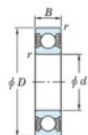

## Deep groove ball bearing single row 6204-2RU-JTEKT - 6204-2RU-JTEKT

<https://www.123bearing.ie/bearing-housing/deep-groove-bearing/single-row/6204-2ru-jtekt>

Boundary dimensions

Sealed

Tableau 1

Bearing No.	Boundary dimensions(mm)				Basic load ratings(kN)			Fatigue	factor
	d	D	B	r (mm)	C <sub>r</sub>	C <sub>0r</sub>	load limit(kN)		
6204 2RU	20	47	14	1	16	6.65	0.51	13.2	

## PRODUCT FEATURES

Brand	JTEKT
N° Ean13	4549250154409
Inside diameter	20 mm
Outside diameter	47 mm
Thickness	14 mm
Dynamic load	16 kN
Static load	6.65 kN
Packaging	1

[contact@123bearing.ie](mailto:contact@123bearing.ie)