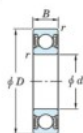

Deep groove ball bearing single row 6704-2RU-JTEKT - 6704-2RU-JTEKT

<https://www.123bearing.ie/bearing-housing/deep-groove-bearing/single-row/6704-2ru-jtekt>

Boundary dimensions

Sealed

Tableau 1

Bearing No.	Boundary dimensions(mm)				Basic load ratings(kN)			Fatigue load factor	
	d	D	B	r (min)	C _r	C _{0r}	f ₀	f ₁	
6704 2RU	20	27	4	0.2	1.3	0.73	0.03	16.1	

PRODUCT FEATURES

Brand	JTEKT
N° Ean13	3616060620019
Inside diameter	20 mm
Inside diameter	0.787" inch
Outside diameter	27 mm
Outside diameter	1.063" inch
Thickness	4 mm
Thickness	0.157" inch
Dynamic load	1.3 kN
Static load	0.73 kN
Packaging	1