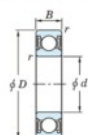

Deep groove ball bearing single row 6703-2RU-JTEKT - 6703-2RU-JTEKT

<https://www.123bearing.ie/bearing-housing/deep-groove-bearing/single-row/6703-2ru-jtekt>

Boundary dimensions

Sealed

Table 1

Bearing No.	Boundary dimensions(mm)				Basic load ratings(kN)		Fatigue load factor	
	d	D	B	r(max)	C _r	C _{0r}	f ₀	f ₁
6703 2RU	17	23	4	0.2	1.25	0.66	27	16.9

PRODUCT FEATURES

Brand	JTEKT
N° Ean13	3616060619952
Inside diameter	17 mm
Outside diameter	23 mm
Thickness	4 mm
Dynamic load	1.25 kN
Static load	0.66 kN
Packaging	1

contact@123bearing.ie

+33 359 36 04 90