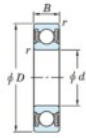

Deep groove ball bearing single row 6701-2RU-JTEKT - 6701-2RU-JTEKT

<https://www.123bearing.ie/bearing-housing/deep-groove-bearing/single-row/6701-2ru-jtekt>

Boundary dimensions

Sealed

Tableau 1

Bearing No.	Boundary dimensions(mm)				Basic load ratings(kN)			Fatigue load factor
	d	D	B	r(mm)	C _r	C _{0r}	lim ₁₀ (kN)	
6701 2RU	12	18	4	0.2	1.15	0.53	23	16.2

PRODUCT FEATURES

Brand	JTEKT
N° Ean13	3616060619839
Inside diameter	12 mm
Outside diameter	18 mm
Thickness	4 mm
Dynamic load	1.15 kN
Static load	0.53 kN
Packaging	1

contact@123bearing.ie

+33 359 36 04 90