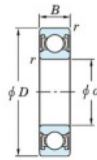

## Deep groove ball bearing single row 6028-2RS-JTEKT - 6028-2RS-JTEKT

<https://www.123bearing.ie/bearing-housing/deep-groove-bearing/single-row/6028-2rs-jtekt>

Boundary dimensions

Sealed

Bearing No.	Boundary dimensions(mm)				Basic load ratings(kN)		Fatigue load	factor
	d	D	B	r max	C <sub>r</sub>	C <sub>0r</sub>	lim(kN)	K <sub>f</sub>
6028 2RS	140	210	33	2	137	109	4.55	15.9

### PRODUCT FEATURES

Brand	JTEKT
N° Ean13	3616060618245
Inside diameter	140 mm
Sealing	Seal on both sides
Outside diameter	210 mm
Thickness	33 mm
Dynamic load	137 kN
Static load	109 kN
Packaging	1

[contact@123bearing.ie](mailto:contact@123bearing.ie)