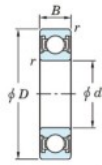

Deep groove ball bearing single row 6026-2RS-JTEKT - 6026-2RS-JTEKT

<https://www.123bearing.ie/bearing-housing/deep-groove-bearing/single-row/6026-2rs-jtekt>

Boundary dimensions

Sealed

Contact sealed

Bearing No.	Boundary dimensions(mm)				Basic load ratings(kN)		Fatigue load	
	d	D	B	r(mm)	C _r	C _{0r}	lim _R (kN)	f ₀
6026 2RS	130	200	33	2	133	101	4.45	15.8

PRODUCT FEATURES

Brand	JTEKT
N° Ean13	4549250149566
Inside diameter	130 mm
Sealing	Seal on both sides
Outside diameter	200 mm
Thickness	33 mm
Dynamic load	133 kN
Static load	101 kN
Packaging	1

contact@123bearing.ie