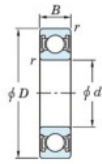

Deep groove ball bearing single row 6224-2RS-JTEKT - 6224-2RS-JTEKT

<https://www.123bearing.ie/bearing-housing/deep-groove-bearing/single-row/6224-2rs-jtekt>

Boundary dimensions

Sealed

Contact sealed

Bearing No.	Boundary dimensions(mm)				Basic load ratings(kN)		Fatigue load	factor
	d	D	B	r(max)	C _r	C _{0r}	lim ₁ (kN)	
6224 2RS	120	215	40	2.1	194	131	6.65	14.4

PRODUCT FEATURES

Brand	JTEKT
N° Ean13	4549250164248
Inside diameter	120 mm
Sealing	Seal on both sides
Outside diameter	215 mm
Thickness	40 mm
Dynamic load	194 kN
Static load	131 kN
Packaging	1

contact@123bearing.ie