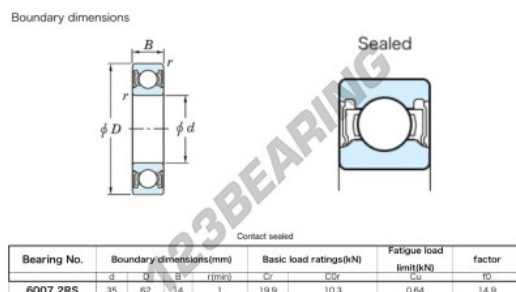

Deep groove ball bearing single row 6007-2RS-JTEKT - 6007-2RS-JTEKT

<https://www.123bearing.ie/bearing-housing/deep-groove-bearing/single-row/6007-2rs-jtekt>

PRODUCT FEATURES

Brand	JTEKT
N° Ean13	4549250144332
Inside diameter	35 mm
Inside diameter	1.378" inch
Sealing	Seal on both sides
Outside diameter	62 mm
Outside diameter	2.441" inch
Thickness	14 mm
Thickness	0.551" inch
Dynamic load	19.9 kN
Static load	10.3 kN
Packaging	1