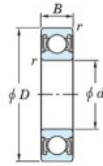

Deep groove ball bearing single row 6005-2RS-JTEKT - 6005-2RS-JTEKT

<https://www.123bearing.ie/bearing-housing/deep-groove-bearing/single-row/6005-2rs-jtekt>

Boundary dimensions

Sealed

Contact sealed

Bearing No.	Boundary dimensions(mm)				Basic load ratings(kN)		Fatigue load limit(kN)		factor
	d	D	B	r	C _r	C _{0r}	d _r	D _r	
6005 2RS	25	47	12	0.6	12.6	5.85	0.38	14.5	

PRODUCT FEATURES

Brand	JTEKT
N° Ean13	4549250143052
Inside diameter	25 mm
Sealing	-
Outside diameter	47 mm
Thickness	12 mm
Weight	75 g
Dynamic load	12.6 kN
Static load	5.85 kN
Packaging	-

contact@123bearing.ie