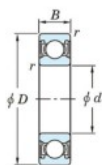

Deep groove ball bearing single row 6705-2RS-JTEKT - 6705-2RS-JTEKT

<https://www.123bearing.ie/bearing-housing/deep-groove-bearing/single-row/6705-2rs-jtekt>

Boundary dimensions

Sealed

Contact sealed

Bearing No.	Boundary dimensions(mm)				Basic load ratings(kN)		Fatigue load limit(kN)	
	d	D	B	r(max)	C _r	C _{0r}	C ₁₀	f ₀
6705 2RS	25	32	4	0.2	1.35	0.84	35	15.8

PRODUCT FEATURES

Brand	JTEKT
N° Ean13	3616060617507
Inside diameter	25 mm
Sealing	Seal on both sides
Outside diameter	32 mm
Thickness	4 mm
Dynamic load	1.35 kN
Static load	0.84 kN
Packaging	1

contact@123bearing.ie