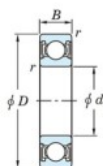

## Deep groove ball bearing single row 6704-2RS-JTEKT - 6704-2RS-JTEKT

<https://www.123bearing.ie/bearing-housing/deep-groove-bearing/single-row/6704-2rs-jtekt>

Boundary dimensions

Sealed

Contact sealed

Bearing No.	Boundary dimensions(mm)				Basic load ratings(kN)		Fatigue load factor	
	d	D	B	r(max)	C <sub>r</sub>	C <sub>0r</sub>	lim <sub>stat</sub> (kN)	f <sub>0</sub>
6704 2RS	20	27	4	0.2	1.3	0.73	0.03	16.1

## PRODUCT FEATURES

Brand	JTEKT
N° Ean13	3616060617460
Inside diameter	20 mm
Inside diameter	0.787" inch
Sealing	Seal on both sides
Outside diameter	27 mm
Outside diameter	1.063" inch
Thickness	4 mm
Thickness	0.157" inch
Dynamic load	1.3 kN
Static load	0.73 kN
Packaging	1