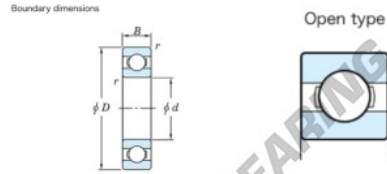

## Deep groove ball bearing single row 68-900-JTEKT - 68-900-JTEKT

<https://www.123bearing.ie/bearing-housing/deep-groove-bearing/single-row/68-900-jtekt>

Deep groove ball bearing - Single row - Open type

### PRODUCT FEATURES

Brand	JTEKT
N° Ean13	3616060617101
Inside diameter	900 mm
Outside diameter	1090 mm
Thickness	85 mm
Limiting speed	220 rpm
Dynamic load	764 kN
Static load	1450 kN
Packaging	1

[contact@123bearing.ie](mailto:contact@123bearing.ie)