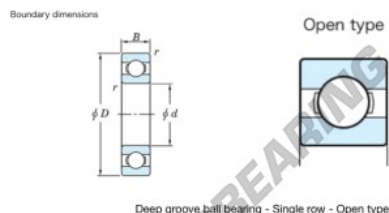

## Deep groove ball bearing single row 69-850-JTEKT - 69-850-JTEKT

<https://www.123bearing.ie/bearing-housing/deep-groove-bearing/single-row/69-850-jtekt>

Deep groove ball bearing - Single row - Open type

	Boundary dimensions (mm)				Basic load ratings (kN)		Fatigue load limit (kN)	factor	Limiting speeds (min <sup>-1</sup> )
	d	D	B	r (min)	Cr	Co	F0	F0	Grease lub.
<b>69/850</b>	850	1120	118	6	1130	2240	47.4	16.4	230

### PRODUCT FEATURES

Brand	JTEKT
N° Ean13	3616060617095
Inside diameter	850 mm
Outside diameter	1120 mm
Thickness	118 mm
Limiting speed	230 rpm
Dynamic load	1130 kN
Static load	2240 kN
Packaging	1

[contact@123bearing.ie](mailto:contact@123bearing.ie)