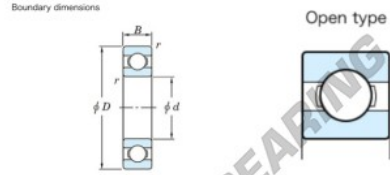

Deep groove ball bearing single row 69-500-JTEKT - 69-500-JTEKT

<https://www.123bearing.ie/bearing-housing/deep-groove-bearing/single-row/69-500-jtekt>

Deep groove ball bearing - Single row - Open type

	Boundary dimensions (mm)					Basic load ratings (kN)		Fatigue load limit (kN)	factor	Limiting speeds (min-1)
	d	D	B	r (min)	Cr	CO _r	F0	F0	Grease lub.	
69/500	500	670	78	5	556	807	22.2	16.5	610	

PRODUCT FEATURES

Brand	JTEKT
N° Ean13	3616060616777
Inside diameter	500 mm
Outside diameter	670 mm
Thickness	78 mm
Limiting speed	610 rpm
Dynamic load	556 kN
Static load	807 kN
Packaging	1

contact@123bearing.ie