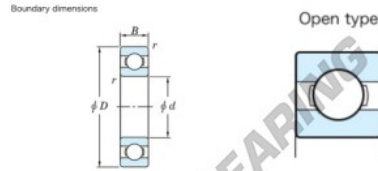

Deep groove ball bearing single row 6056-JTEKT - 6056-JTEKT

<https://www.123bearing.ie/bearing-housing/deep-groove-bearing/single-row/6056-jtekt>

Deep groove ball bearing - Single row - Open type

6056	Boundary dimensions (mm)				Basic load ratings (kN)		Fatigue load limit (kN)	factor	Limiting speeds (min-1)
	d	φ	B	r (min)	Cr	CDr	F0	F0	Grease lub.
	280	420	65	4	377	408	15.5	16	1300

PRODUCT FEATURES

Brand	JTEKT
N° Ean13	3616060616241
Inside diameter	280 mm
Inside diameter	11.024" inch
Outside diameter	420 mm
Outside diameter	16.535" inch
Thickness	65 mm
Thickness	2.559" inch
Limiting speed	1300 rpm
Dynamic load	377 kN
Static load	408 kN
Packaging	1