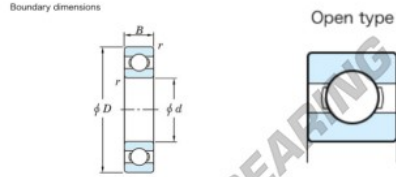

Deep groove ball bearing single row 6926-JTEKT - 6926-JTEKT

<https://www.123bearing.ie/bearing-housing/deep-groove-bearing/single-row/6926-jtekt>

Deep groove ball bearing - Single row - Open type

	Boundary dimensions (mm)					Basic load ratings (kN)		Fatigue load limit (kN)		Limiting speeds (min-1)	
	d	D	B	r (min)	Cr	C0r	F0	F0	Grease lub.		
6926	130	180	24	1.5	81.5	67.4	2.85	16.3	3400		

PRODUCT FEATURES

Brand	JTEKT
N° Ean13	4549250185038
Inside diameter	130 mm
Outside diameter	180 mm
Thickness	24 mm
Limiting speed	3400 rpm
Dynamic load	81.5 kN
Static load	67.4 kN
Packaging	1

contact@123bearing.ie