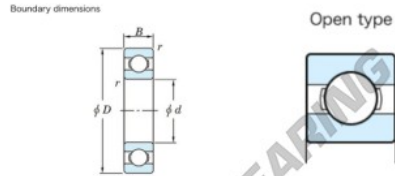

Deep groove ball bearing single row 6921-JTEKT - 6921-JTEKT

<https://www.123bearing.ie/bearing-housing/deep-groove-bearing/single-row/6921-jtekt>

Deep groove ball bearing - Single row - Open type

	Boundary dimensions (mm)					Basic load ratings (kN)		Fatigue load limit (kN)		factor	Limiting speeds (min ⁻¹)
	d	D	B	r (mm)	Cr	C0r	F0	F0		Grease lub.	
6921	105	145	20	1.1	53	42.1	1.95	16.4		4300	

PRODUCT FEATURES

Brand	JTEKT
N° Ean13	3616060615381
Inside diameter	105 mm
Inside diameter	4.134" inch
Outside diameter	145 mm
Outside diameter	5.709" inch
Thickness	20 mm
Thickness	0.787" inch
Limiting speed	4300 rpm
Dynamic load	53 kN
Static load	42.1 kN
Packaging	1