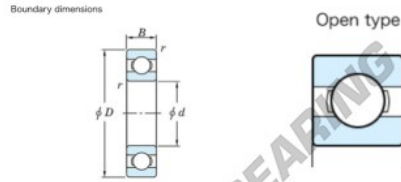

## Deep groove ball bearing single row 16009-JTEKT - 16009-JTEKT

<https://www.123bearing.ie/bearing-housing/deep-groove-bearing/single-row/16009-jtekt>

Deep groove ball bearing - Single row - Open type

	Boundary dimensions (mm)				Basic load ratings (kN)		Fatigue load limit (kN)	factor	Limiting speeds (min-1)
	d	D	B	r (min)	Cr	CO <sub>r</sub>	F <sub>0</sub>	F <sub>0</sub>	Grease lub.
<b>16009</b>	45	75	10	0.6	19.4	12.3	0.67	16	8900

## PRODUCT FEATURES

Brand	JTEKT
N° Ean13	4549250088995
Inside diameter	45 mm
Inside diameter	1.772" inch
Outside diameter	75 mm
Outside diameter	2.953" inch
Thickness	10 mm
Thickness	0.394" inch
Limiting speed	8900 rpm
Dynamic load	19.4 kN
Static load	12.3 kN
Packaging	1