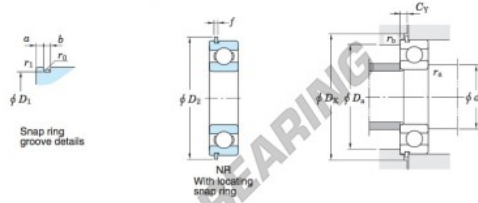

## Deep groove ball bearing single row 6222-NR-JTEKT - 6222-NR-JTEKT

<https://www.123bearing.ie/bearing-housing/deep-groove-bearing/single-row/6222-nr-jtekt>

Single-row deep groove ball bearings ————— **Koyo**  
snap ring groove type  
locating snap ring type

Boundary dimensions (mm)				Basic load ratings (kN)			Factor		Limiting speeds (min <sup>-1</sup> )		Bearing No.		D <sub>1</sub> max.
d	D	B	r <sub>1</sub> min.	C <sub>10</sub>	C <sub>90</sub>	f <sub>0</sub>	Grease lub.	Oil lub.	With snap ring groove	With locating snap ring	6222NR		
110	200	38	2.1	0.5	144	117	14.4	3 100	3 700			193.65	

Dimensions of snap ring groove (mm)			Dimensions of locating snap ring (mm)		Mounting dimensions (mm)							(Refer.) Mass (kg)	(Refer.) Bearing No.
a	b	r <sub>0</sub> max.	D <sub>2</sub> max.	f ±0.05	d <sub>4</sub> min.	D <sub>4</sub> max.	D <sub>2</sub> min.	C <sub>1</sub> max.	r <sub>4</sub> max.	r <sub>5</sub> max.			
5.69	3.65	0.6	212.9	3.05	121	189	215	8.44	2	0.5	4.36	6222N	

### PRODUCT FEATURES

Brand	JTEKT
N° Ean13	3663952485805
Inside diameter	110 mm
Outside diameter	212.9 mm
Thickness	38 mm
Weight	4360 g
Packaging	1

[contact@123bearing.ie](mailto:contact@123bearing.ie)

+33 359 36 04 90