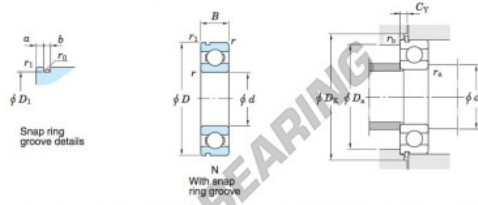

Deep groove ball bearing single row 6022-N-JTEKT - 6022-N-JTEKT

<https://www.123bearing.ie/bearing-housing/deep-groove-bearing/single-row/6022-n-jtekt>

Single-row deep groove ball bearings — Koyo snap ring groove type locating snap ring type

Boundary dimensions (mm)					Basic load ratings (kN)			Factor		Limiting speeds (min ⁻¹)		Bearing No.		D ₁ max.
d	D	B	r	r ₁	C	C _{10r}	f _s	Grease lub.	Oil lub.	With snap ring groove	With locating snap ring	6022N		
110	170	28	2	0.5	82.0	73.0	15.6	3 800	4 500				163.65	

Dimensions of snap ring groove (mm)			Dimensions of locating snap ring (mm)		Mounting dimensions (mm)							(Refer.) Mass (kg)	(Refer.) Bearing No.
a	b	r ₀	D ₂	f	d _a	D _a	D _x	C _r	r _a	r _b	r _c	1.96	6022N
max.	±0.15	max.	max.	±0.05	min.	max.	min.	max.	max.	max.	max.		
3.71	3.65	0.6	182.9	3.05	119	161	185	6.45	2	0.5			