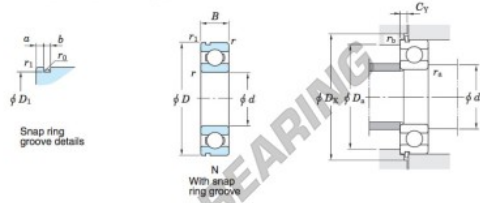

Deep groove ball bearing single row 6019-N-JTEKT - 6019-N-JTEKT

<https://www.123bearing.ie/bearing-housing/deep-groove-bearing/single-row/6019-n-jtekt>

Single-row deep groove ball bearings ————— Koyo snap ring groove type locating snap ring type

Boundary dimensions (mm)				Basic load ratings (kN)			Factor		Limiting speeds (min ⁻¹)		Bearing No.		D ₁ max.
d	D	B	r	C	C _{10r}	f _s	Grease lub.	Oil lub.	With snap ring groove	With locating snap ring	6019N		
95	145	24	1.5	60.4	53.9	15.8	4 400	5 200			6019N	140.23	

Dimensions of snap ring groove (mm)			Dimensions of locating snap ring (mm)		Mounting dimensions (mm)							(Refer.) Mass (kg)	(Refer.) Bearing No.
a	b	r ₀	D ₂	f	d _{4a}	D _{4a}	D _{4c}	C _γ	r _{4a}	r _{4b}	r _{4c}	Mass	Bearing No.
3.71	3.25	0.6	154.7	2.77	103	137	157	6.17	1.5	0.5	1.21	6019N	

PRODUCT FEATURES

Brand	JTEKT
N° Ean13	3663952485638
Inside diameter	95 mm
Inside diameter	3.74" inch
Outside diameter	145 mm
Outside diameter	5.709" inch
Thickness	24 mm
Thickness	0.945" inch
Weight	1210 g
Packaging	1