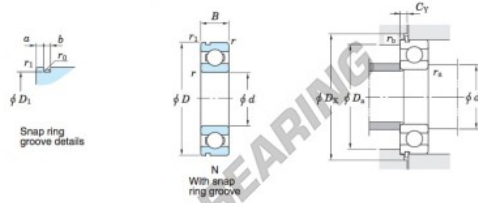

Deep groove ball bearing single row 6214-N-JTEKT - 6214-N-JTEKT

<https://www.123bearing.ie/bearing-housing/deep-groove-bearing/single-row/6214-n-jtekt>

Single-row deep groove ball bearings ————— Koyo snap ring groove type locating snap ring type

Boundary dimensions (mm)				Basic load ratings (kN)			Factor		Limiting speeds (min ⁻¹)		Bearing No.		D ₁ max.
d	D	B	r	r ₁	C ₁₀	C ₉₀	f _s	Grease lub.	Oil lub.	With snap ring groove	With locating snap ring		
70	125	24	1.5	0.5	82.2	44.1	14.5	5 100	6 100	6214N		120.22	

Dimensions of snap ring groove (mm)			Dimensions of locating snap ring (mm)		Mounting dimensions (mm)						(Refer.) Mass (kg)	(Refer.) Bearing No.
a	b	r ₀	D ₂	f	d ₂	D ₄	D ₂	C ₁	r ₄	r ₅		
max.	±0.15	max.	max.	±0.05	max.	max.	min.	max.	max.	max.		
4.06	3.25	0.6	134.7	2.77	78	117	136.5	6.58	1.5	0.5	1.07	6214N

PRODUCT FEATURES

Brand	JTEKT
N° Ean13	3663952485348
Inside diameter	70 mm
Inside diameter	2.756" inch
Outside diameter	125 mm
Outside diameter	4.921" inch
Thickness	24 mm
Thickness	0.945" inch
Weight	1070 g
Packaging	1