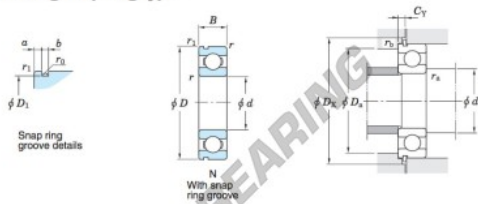

Deep groove ball bearing single row 6014-N-JTEKT - 6014-N-JTEKT

<https://www.123bearing.ie/bearing-housing/deep-groove-bearing/single-row/6014-n-jtekt>

Single-row deep groove ball bearings ————— **Koyo**
snap ring groove type
locating snap ring type

Boundary dimensions (mm)				Basic load ratings (kN)			Factor		Limiting speeds (min ⁻¹)		Bearing No.		
d	D	B	r	C	C _{10r}	f _s	Grease lub.	Oil lub.	With snap ring groove	With locating snap ring	D ₁ max.		
70	110	20	1.1	38.1	30.9	15.6	6 100	7 200	6014N		106.81		

Dimensions of snap ring groove (mm)			Dimensions of locating snap ring (mm)		Mounting dimensions (mm)							(Refer.) Mass (kg)	(Refer.) Bearing No.
a	b	r ₀	D ₂	f	d ₄	D ₄	D ₂	C _γ	r ₄	r ₅			
max.	±0.15	max.	max.	±0.05	max.	max.	min.	max.	max.	max.		0.602	6014N
2.87	2.85	0.6	116.6	2.41	76.5	103.5	118	5.03	1	0.5			