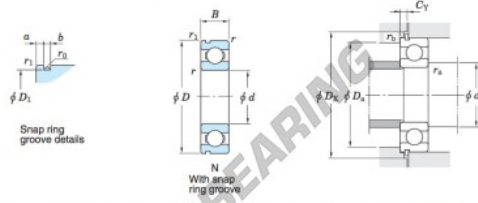

Deep groove ball bearing single row 6312-N-JTEKT - 6312-N-JTEKT

<https://www.123bearing.ie/bearing-housing/deep-groove-bearing/single-row/6312-n-jtekt>

Single-row deep groove ball bearings — Koyo snap ring groove type locating snap ring type

Boundary dimensions (mm)				Basic load ratings (kN)			Factor		Limiting speeds (min ⁻¹)		Bearing No.		D ₁ max.
d	D	B	r	C ₁₀	C ₉₀	f ₀	Grease lub.	Oil lub.	With snap ring groove	With locating snap ring	6312N		
60	130	31	2.1	81.9	52.2	13.2	5 200	6 200				125.22	

Dimensions of snap ring groove (mm)			Dimensions of locating snap ring (mm)		Mounting dimensions (mm)							(Refer.) Mass (kg)	(Refer.) Bearing No.
a	b	r ₀	D ₂	f	d ₄	D ₄	D ₂	C _Y	r ₄	r ₅			6312N
max.	±0.15	max.	max.	±0.05	max.	max.	min.	max.	max.	max.			
4.06	3.25	0.6	139.7	2.77	71	119	141.5	6.58	2	0.5	1.70		