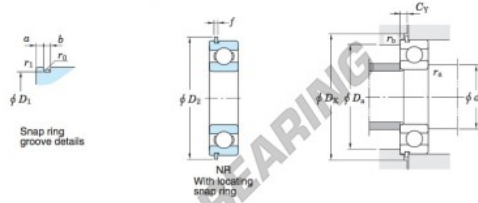

Deep groove ball bearing single row 6012-NR-JTEKT - 6012-NR-JTEKT

<https://www.123bearing.ie/bearing-housing/deep-groove-bearing/single-row/6012-nr-jtekt>

Single-row deep groove ball bearings ————— Koyo snap ring groove type locating snap ring type

Boundary dimensions (mm)					Basic load ratings (kN)			Factor		Limiting speeds (min ⁻¹)		Bearing No.		
d	D	B	r	r1	C	C _{10r}	f _s	Grease lub.	Oil lub.	With snap ring groove	With locating snap ring	D ₁ max.		
60	95	18	1.1	0.5	29.4	23.2	15.6	7 100	8 400			91.82	6012NR	

Dimensions of snap ring groove (mm)			Dimensions of locating snap ring (mm)		Mounting dimensions (mm)							(Refer.) Mass (kg)	(Refer.) Bearing No.
a	b	r ₀	D ₂	f	d _{4a}	D _{4a}	D _{4c}	C _γ	r _{4a}	r _{4b}	r _{4c}	Mass	Bearing No.
max.	±0.15	max.	max.	±0.05	min.	max.	min.	max.	max.	max.	max.	0.415	6012N
2.87	2.85	0.6	101.6	2.41	66.5	88.5	103	5.03	1	0.5			