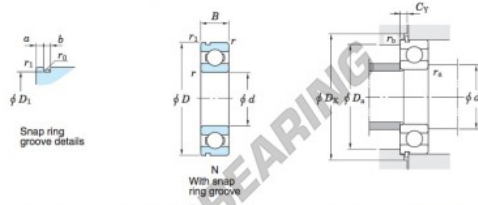

Deep groove ball bearing single row 6012-N-JTEKT - 6012-N-JTEKT

<https://www.123bearing.ie/bearing-housing/deep-groove-bearing/single-row/6012-n-jtekt>

Single-row deep groove ball bearings — Koyo snap ring groove type locating snap ring type

Boundary dimensions (mm)					Basic load ratings (kN)			Factor		Limiting speeds (min ⁻¹)		Bearing No.		
d	D	B	r	r ₁	C ₁₀	C ₉₀	f _s	Grease lub.	Oil lub.	With snap ring groove	With locating snap ring	D ₁ max.		
60	95	18	1.1	0.5	29.4	23.2	15.6	7 100	8 400	6012N		91.82		
Dimensions of snap ring groove (mm)			Dimensions of locating snap ring (mm)		Mounting dimensions (mm)							(Refer.) Mass (kg)	(Refer.) Bearing No.	
a	b	r ₀	D ₂	f	d _{4a}	D _{4a}	D _{4c}	C _γ	r _{4a}	r _{4c}			0.415	6012N
max.	±0.15	max.	max.	±0.05	min.	max.	min.	max.	max.	max.				
2.87	2.85	0.6	101.6	2.41	66.5	88.5	103	5.03	1	0.5				

PRODUCT FEATURES

Brand	JTEKT
N° Ean13	3663952485201
Inside diameter	60 mm
Outside diameter	95 mm
Thickness	18 mm
Weight	415 g
Packaging	1

contact@123bearing.ie

+33 359 36 04 90

CRT4 de Lesquin 60 Rue Du Haut De Sainghin 59273 Fretin FRANCE