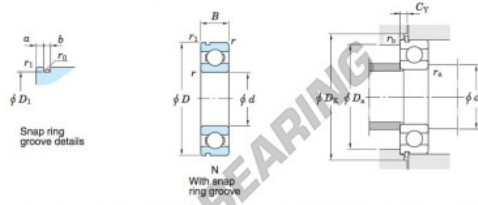

Deep groove ball bearing single row 62-32-N-JTEKT - 62-32-N-JTEKT

<https://www.123bearing.ie/bearing-housing/deep-groove-bearing/single-row/62-32-n-jtekt>

Single-row deep groove ball bearings — Koyo snap ring groove type locating snap ring type

| Boundary dimensions (mm) | | | | Basic load ratings (kN) | | | Factor | | Limiting speeds (min ⁻¹) | | Bearing No. | | |
|--------------------------|----|----|---|-------------------------|------------------|----------------|-------------|----------|--------------------------------------|-------------------------|---------------------|--|--|
| d | D | B | r | C | C _{10r} | f _s | Grease lub. | Oil lub. | With snap ring groove | With locating snap ring | D ₁ max. | | |
| 32 | 65 | 17 | 1 | 23.5 | 13.1 | 13.3 | 10 000 | 12 000 | 62/32N | | 62.6 | | |

| Dimensions of snap ring groove (mm) | | | Dimensions of locating snap ring (mm) | | Mounting dimensions (mm) | | | | | | | (Refer.) Mass (kg) | (Refer.) Bearing No. | |
|-------------------------------------|-------|----------------|---------------------------------------|-------|--------------------------|----------------|----------------|----------------|----------------|----------------|--|--------------------|----------------------|--------|
| a | b | r ₀ | D ₂ | f | d ₂ | D ₂ | D ₂ | C _Y | r _a | r _b | | | | |
| max. | ±0.15 | max. | max. | ±0.05 | max. | max. | max. | max. | max. | max. | | | 0.228 | 62/32N |
| 3.28 | 2.05 | 0.6 | 70.7 | 1.65 | 37 | 60 | 71.5 | 4.67 | 1 | 0.5 | | | | |

PRODUCT FEATURES

| | |
|------------------|---------------|
| Brand | JTEKT |
| N° Ean13 | 3663952484907 |
| Inside diameter | 32 mm |
| Outside diameter | 65 mm |
| Thickness | 17 mm |
| Weight | 228 g |
| Packaging | 1 |