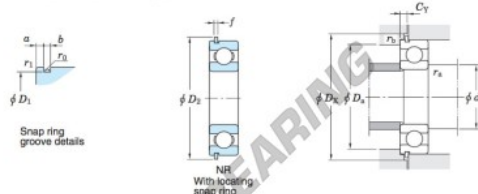

Deep groove ball bearing single row 60-32-NR-JTEKT - 60-32-NR-JTEKT

<https://www.123bearing.ie/bearing-housing/deep-groove-bearing/single-row/60-32-nr-jtekt>

Single-row deep groove ball bearings — Koyo snap ring groove type locating snap ring type

Boundary dimensions (mm)				Basic load ratings (kN)			Factor		Limiting speeds (min ⁻¹)		Bearing No.		
d	D	B	r ₁	C ₁₀	C ₉₀	f ₀	Grease lub.	Oil lub.	With snap ring groove	With locating snap ring	D ₁ max.		
32	58	13	1	15.0	9.15	14.5	12 000	14 000		60/32NR	55.6		

Dimensions of snap ring groove (mm)			Dimensions of locating snap ring (mm)		Mounting dimensions (mm)							(Refer.) Mass (kg)	(Refer.) Bearing No.		
a	b	r ₀	D ₂	f	d ₄	D ₄	D ₅	C _Y	r ₆	r ₇	r ₈	r ₉	r ₁₀		
max.	±0.15	max.	max.	±0.05	max.	max.	max.	max.	max.	max.	max.	max.	max.	0.127	60/32N
2.08	1.5	0.4	63.7	1.07	37	53	64.5	2.9	1	0.5					