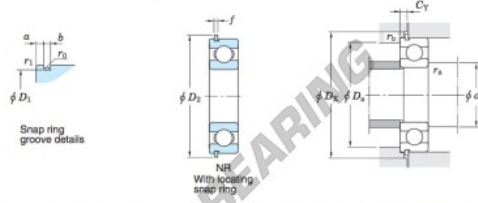

Deep groove ball bearing single row 6300-NR-JTEKT - 6300-NR-JTEKT

<https://www.123bearing.ie/bearing-housing/deep-groove-bearing/single-row/6300-nr-jtekt>

Single-row deep groove ball bearings ——— Koyo snap ring groove type locating snap ring type

Boundary dimensions (mm)				Basic load ratings (kN)			Factor		Limiting speeds (min ⁻¹)		Bearing No.		
d	D	B	r ₁	C ₁₀	C ₉₀	f ₀	Grease lub.	Oil lub.	With snap ring groove	With locating snap ring	D ₁ max.		
10	35	11	0.6	8.10	3.45	11.2	22 000	27 000	6300NR		33.17		

Dimensions of snap ring groove (mm)			Dimensions of locating snap ring (mm)		Mounting dimensions (mm)						(Refer.) Mass (kg)	(Refer.) Bearing No.
a	b	r ₀	D ₂	f	d ₄	D ₄	D ₅	C _Y	r _a	r _b		
max.	±0.15	max.	max.	±0.05	min.	max.	min.	max.	max.	max.		
2.06	1.5	0.4	39.7	1.07	14	31	40.5	2.92	0.6	0.5	0.053	6300N