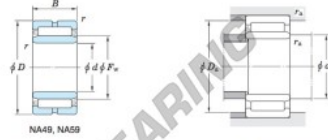

Roller bearing NA49-28R-JTEKT - NA49-28R-JTEKT

<https://www.123bearing.ie/bearing-housing/roller-bearing/roller/na49-28r-jtekt>

Machined ring needle roller bearings **Koyo**
F_w 29 ~ 37 mm

With inner ring

Boundary dimensions (mm)					Basic load ratings (kN)			Limiting speeds¹⁾ (min⁻¹)		Bearing No.
F_w	d	D	B	B₁	C_r	C_{0r}	Oil lub.	Grease lub.	Without inner ring	
32	28	45	17	—	25.0	33.8	14 000	—	—	
Mounting dimensions (mm)					Reference Mass (kg)		Reference Applicable inner ring No.			
With inner ring					Without inner ring	With inner ring				
NA49/28R					30	43	0.3	0.075	0.099	IRM283217

PRODUCT FEATURES

Brand	JTEKT
N° Ean13	3663952482828
Inside diameter	28 mm
Outside diameter	45 mm
Thickness	17 mm
Weight	99 g
Packaging	1

contact@123bearing.ie

+33 359 36 04 90

CRT4 de Lesquin 60 Rue Du Haut De Sainghin 59273 Fretin FRANCE