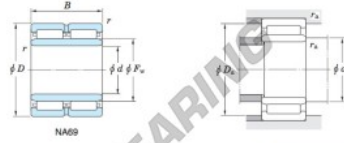

Roller bearing NA6905-JTEKT - NA6905-JTEKT

<https://www.123bearing.ie/bearing-housing/roller-bearing/roller/na6905-jtekt>

Machined ring needle roller bearings Koyo

F_w 29 – 37 mm

With inner ring

Boundary dimensions (mm)				Basic load ratings (kN)		Limiting speeds¹⁾ (min⁻¹)		Bearing No.
F_w	d	D	B	C_r	C_{10}	Oil lub.	Without inner ring	
30	25	42	30	40.1	60.7	15 000	—	
Mounting dimensions (mm)				(Refer.) Mass (kg)		(Refer.) Applicable inner ring No.		
With inner ring				Without inner ring	With inner ring			
NA6905				27	40	0.112	0.162	IRM253030

PRODUCT FEATURES

Brand	JTEKT
N° Ean13	3663952482750
Inside diameter	25 mm
Outside diameter	42 mm
Thickness	30 mm
Weight	162 g
Packaging	1

contact@123bearing.ie

+33 359 36 04 90

CRT4 de Lesquin 60 Rue Du Haut De Sainghin 59273 Fretin FRANCE