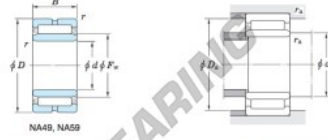

Roller bearing NA5905-JTEKT - NA5905-JTEKT

<https://www.123bearing.ie/bearing-housing/roller-bearing/roller/na5905-jtekt>

Machined ring needle roller bearings Koyo

F_w 29 – 37 mm

With inner ring

Boundary dimensions (mm)				Basic load ratings (kN)		Limiting speeds¹⁾ (min⁻¹)		Bearing No.
F_w	d	D	B	C_r	C_{0r}	Oil lub.	Without inner ring	
30	25	42	23	31.7	44.9	15 000	—	
Mounting dimensions (mm)				(Refer.) Mass (kg)		(Refer.) Applicable inner ring No.		
With inner ring				Without inner ring	With inner ring			
NA5905				0.085	0.124	IRM253023		

PRODUCT FEATURES

Brand	JTEKT
N° Ean13	3663952482729
Inside diameter	25 mm
Inside diameter	0.984" inch
Outside diameter	42 mm
Outside diameter	1.654" inch
Thickness	23 mm
Thickness	0.906" inch
Weight	124 g
Packaging	1

contact@123bearing.ie

+33 359 36 04 90

CRT4 de Lesquin 60 Rue Du Haut De Sainghin 59273 Fretin FRANCE