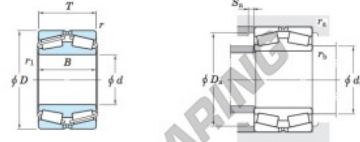

Tapered roller bearing 45368-JTEKT - 45368-JTEKT

<https://www.123bearing.ie/bearing-housing/roller-bearing/tapered/45368-jtekt>

Double-row tapered roller bearings ——— **Koyo**
TDI type

Boundary dimensions (mm)					Basic load ratings (kN)		Limiting speeds (min ⁻¹)	
d	D	B	T	r	C _r	C _{0r}	Grease lub.	Oil lub.
340	580	190	190	5	3 290	5 470	390	510

Bearing No.	Mounting dimensions (mm)					Constant e	Axial load factors			(Refer.) Mass (kg)	
	d ₁ max.	D ₁ max.	S ₁ min.	r ₁ max.	r ₂ max.		Y ₂	Y ₃	Y ₀		
45368	401	558	515	6	4	5	0.32	2.12	3.15	2.07	202

PRODUCT FEATURES

Brand	JTEKT
N° Ean13	3663952482071
Inside diameter	340 mm
Outside diameter	580 mm
Thickness	190 mm
Weight	202000 g
Packaging	1

contact@123bearing.ie

+33 359 36 04 90

CRT4 de Lesquin 60 Rue Du Haut De Sainghin 59273 Fretin FRANCE