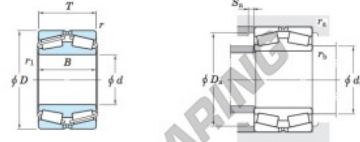

Tapered roller bearing 45322-JTEKT - 45322-JTEKT

<https://www.123bearing.ie/bearing-housing/roller-bearing/tapered/45322-jtekt>

Double-row tapered roller bearings TDI type Koyo

Boundary dimensions (mm)						Basic load ratings (kN)		Limiting speeds (min ⁻¹)	
d	D	B	T	r	r ₁	C _r	C _{0r}	Grease lub.	Oil lub.
110	180	56	56	2	2.5	300	505	1 600	2 100

Bearing No.	Mounting dimensions (mm)						Constant e	Axial load factors			(Refer.) Mass (kg)
	d _{1a}	D _{1a}	S _{1a}	r _{1a}	r _{2a}	Y ₂		Y ₃	Y ₀		
45322	128	170	160	4	2	2	0.35	1.95	2.90	1.91	5.40

PRODUCT FEATURES

Brand	JTEKT
N° Ean13	4549250130632
Inside diameter	110 mm
Inside diameter	4.331" inch
Outside diameter	180 mm
Outside diameter	7.087" inch
Thickness	56 mm
Thickness	2.205" inch
Weight	5400 g
Packaging	1