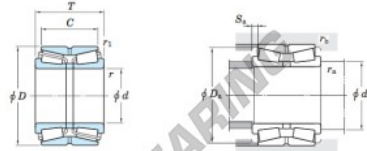

Tapered roller bearing 46T30218JR-61-JTEKT - 46T30218JR-61-JTEKT

<https://www.123bearing.ie/bearing-housing/roller-bearing/tapered/46t30218jr-61-jtekt>

Double-row tapered roller bearings TDO type **Koyo**

Boundary dimensions (mm)						Basic load ratings (kN)		Limiting speeds (min ⁻¹)	
d	D	T	C	r_1 min.	r_2 min.	C_r	C_{0r}	Grease lub.	Oil lub.
90	160	74	61	2	0.6	350	522	1 900	2 500

Bearing No.	Mounting dimensions (mm)					Constant e	Axial load factors			Refer.) Mass (kg)
	d_a min.	D_a min.	S_a min.	r_a max.	r_b max.		Y_2	Y_3	Y_0	
46T30218JR/61	102	150	6.5	2	0.6	0.42	1.61	2.39	1.57	5.85

PRODUCT FEATURES

Brand	JTEKT
N° Ean13	4549250132599
Inside diameter	90 mm
Outside diameter	160 mm
Thickness	61 mm
2nd Thickness	74 mm
Weight	5850 g
Packaging	1

contact@123bearing.ie

+33 359 36 04 90

CRT4 de Lesquin 60 Rue Du Haut De Sainghin 59273 Fretin FRANCE