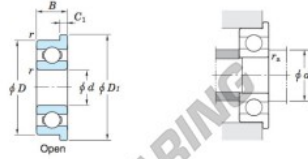

## Deep groove ball bearing single row F626-JTEKT - F626-JTEKT

<https://www.123bearing.ie/bearing-housing/deep-groove-bearing/single-row/f626-jtekt>

Extra-small ball bearings, miniature ball bearings — **Koyo**  
flanged type

Boundary dimensions (mm)				Basic load ratings (kN)			Factor	Limiting speeds (min <sup>-1</sup> )		Bearing No.	
d	D	B	B <sub>1</sub>	r <sup>(1)</sup> min.	r <sub>1</sub> <sup>(1)</sup> min.	C <sub>10r</sub>		f <sub>0</sub>	Grease lub. (Open 1/2 Dk)		Oil lub. (Open 1/2 Dk)
6	19	6	6	0.3	0.3	2.35	0.89	12.3	40 000	47 000	F626

	Dimensions of flange (mm)				Mounting dimensions (mm)		(Refer.) Mass (g)
	D <sub>1</sub>	D <sub>2</sub>	C <sub>1</sub>	C <sub>2</sub>	d <sub>a</sub> min.	r <sub>a</sub> max.	
Shielded	22	22	1.5	1.5	8	0.3	9.2

### PRODUCT FEATURES

Brand	JTEKT
N° Ean13	3663952477015
Inside diameter	6 mm
Outside diameter	19 mm
Thickness	6 mm
Weight	9.2 g
Packaging	1

[contact@123bearing.ie](mailto:contact@123bearing.ie)

+33 359 36 04 90