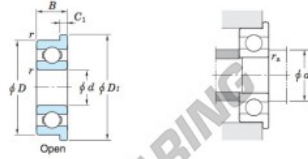

Deep groove ball bearing single row F696-JTEKT - F696-JTEKT

<https://www.123bearing.ie/bearing-housing/deep-groove-bearing/single-row/f696-jtekt>

Extra-small ball bearings, miniature ball bearings — **Koyo**
flanged type

Boundary dimensions (mm)				Basic load ratings (kN)		Factor	Limiting speeds (min ⁻¹)		Bearing No.		
d	D	B	B ₁	r ⁽¹⁾ min.	r ₁ ⁽¹⁾ min.		C _{10r}	C _{10e}		f ₀	Grease lub.
6	15	5	5	0.2	0.2	1.35	0.52	13.0	47 000	55 000	Open

	Dimensions of flange (mm)				Mounting dimensions (mm)		Refer. 3 Mass (g)
	D ₁	D ₂	C ₁	C ₂	d _a min.	r _a max.	
Shielded	17	17	1.2	1.2	7.6	0.2	4.3

PRODUCT FEATURES

Brand	JTEKT
N° Ean13	3663952476971
Inside diameter	6 mm
Outside diameter	15 mm
Thickness	5 mm
Weight	4.3 g
Packaging	1